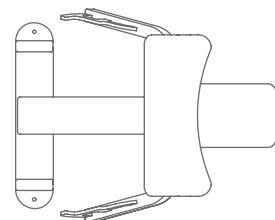

**Tripod Base Design** › Designed to provide easier access to the machine, base features a tripod configuration for added stability.

**Adjustable Seat** › Seat adjusts in height with 10 pop-pin settings to fit a wide variety of users.

**Kick Plates** › Made of 16-gauge, stainless steel, kick plates protect equipment for long-life and durability.

› WEIGHT PLATES AND BAR NOT INCLUDED

## SPECS › EPIC FreeWeights Preacher Curl

MODEL GZFW2054

Dimensions (LWH)	39" x 30" x 43" (99 cm x 76 cm x 109 cm)
Product Weight	120 lbs. (54 kg)

Top View